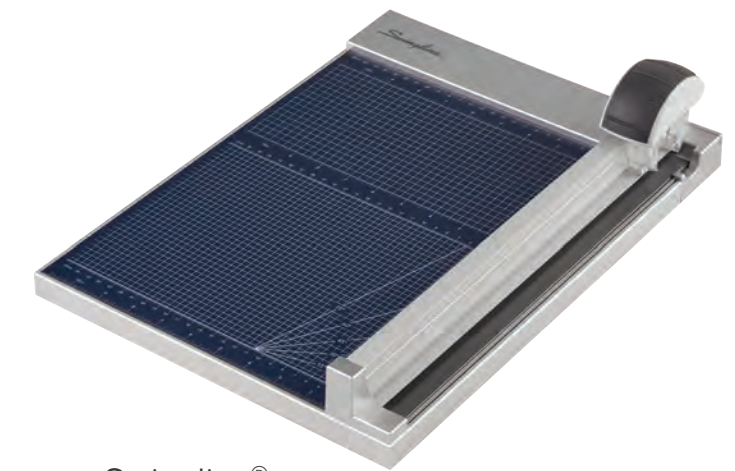

Home

Kensington®  
SD4750P Docking Station  
KMW K39105NA

Kensington®  
SmartFit® Conform Back Rest  
KMW 60412

Kensington®  
Memory Foam Seat Rest  
KMW 82024

Home

Swingline®  
Classic Cut® 1215P Rotary Trimmer  
SWI 10009